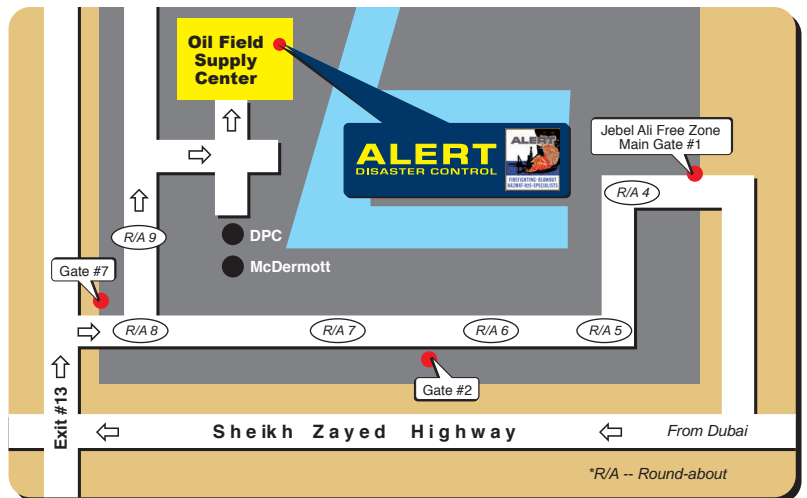

Directions to ALERT DISASTER CONTROL (MIDDLE EAST) LTD.

From Dubai (Sheikh Zayed Highway)

Take the Sheikh Zayed Highway towards Jebel Ali. Follow the signs to Jebel Ali on the Sheikh Zayed Highway until you reach the exit marked Jebel Ali Hotel (exit #13).

This exit is located at the far side of the Jebel Ali Port. After passing through security gate #7, turn left at round-about #8, continue through round-about #9, to the traffic lights. Turn right at the traffic lights and take the first left into Oil Field Supply Center.

ALERT DISASTER CONTROL office and shop are located in Building #34.
(Refer to the map on the left)

ALERT DISASTER CONTROL (MIDDLE EAST) LTD.

Building #34, Oil Field Supply Center, Jebel Ali, United Arab Emirates