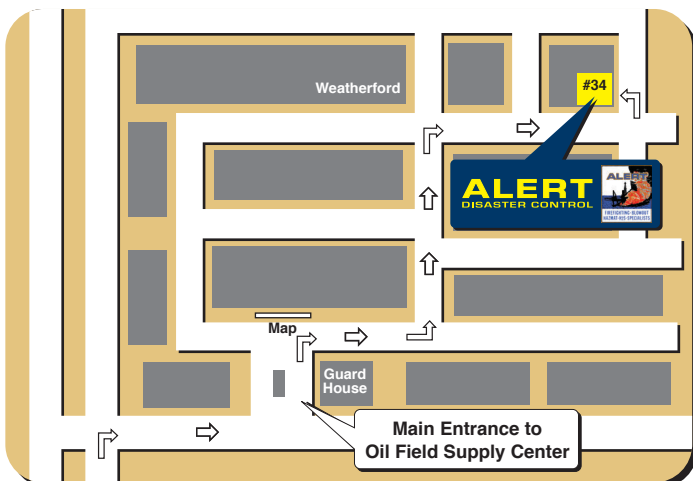

Directions to ALERT DISASTER CONTROL (MIDDLE EAST) LTD.

From Dubai (Sheikh Zayed Highway)

Take the Sheikh Zayed Highway towards Jebel Ali. Follow the signs to Jebel Ali on the Sheikh Zayed Highway until you reach the exit marked Jebel Ali Hotel (exit #13).

This exit is located at the far side of the Jebel Ali Port. After passing through security gate #7, turn left at round-about #8, continue through round-about #9, to the traffic lights. Turn right at the traffic lights and take the first left into Oil Field Supply Center.

ALERT DISASTER CONTROL office and shop are located in Building #34.
(Refer to the map on the left)

ALERT DISASTER CONTROL (MIDDLE EAST) LTD.

Building #34, Oil Field Supply Center, Jebel Ali, United Arab Emirates